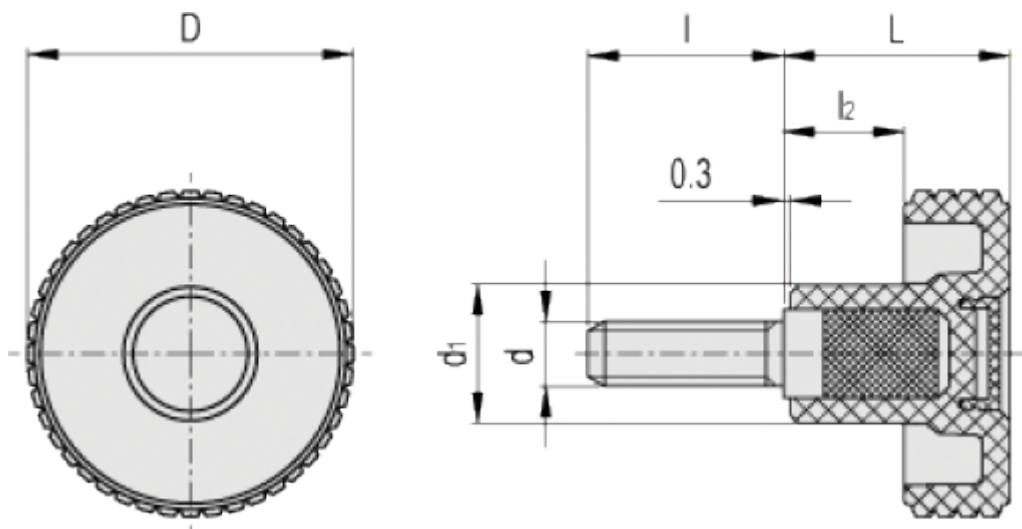

Data Sheet

Article number: 23020343936

Description: E+G Knurled knob MBT.40 p-M8x40-C6, Red

Measures

D = 39.5

d1 = 17

d6g = M8

L = 26.5

l = 40

l2 = 12.5